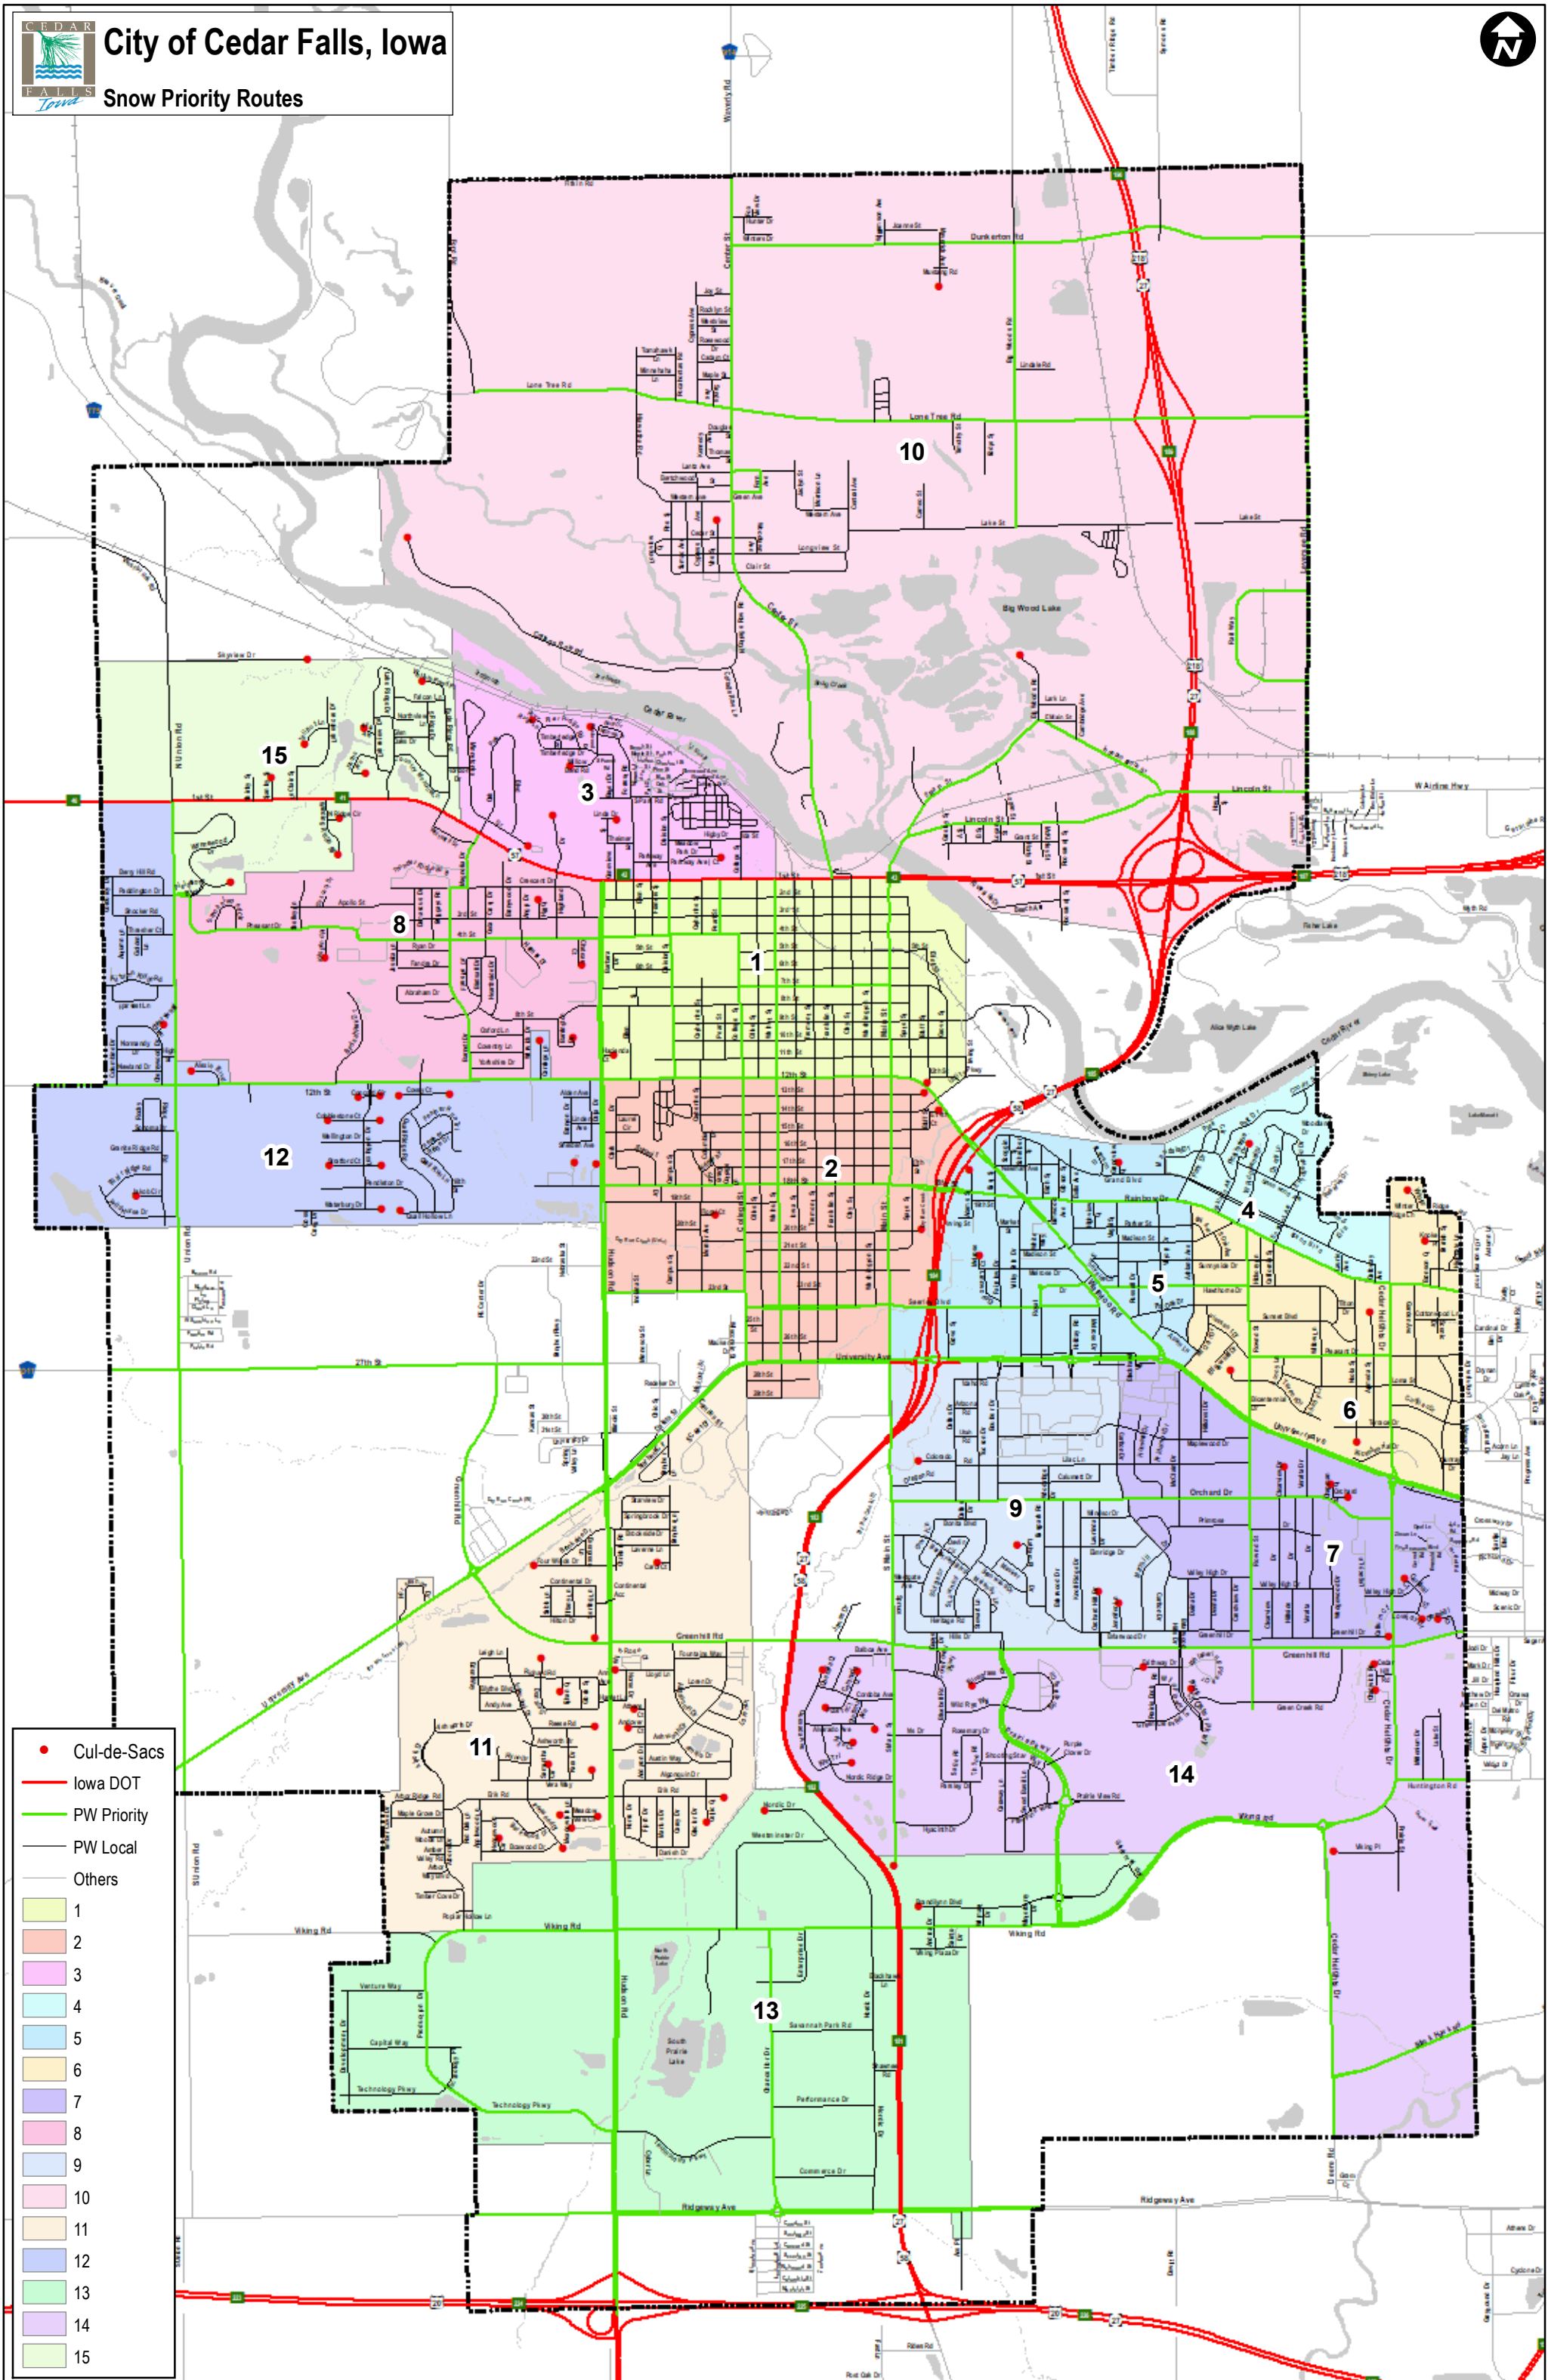

# City of Cedar Falls, Iowa

## Snow Priority Routes

- Cul-de-Sacs
  - Iowa DOT
  - PW Priority
  - PW Local
  - Others
- |    |
|----|
| 1  |
| 2  |
| 3  |
| 4  |
| 5  |
| 6  |
| 7  |
| 8  |
| 9  |
| 10 |
| 11 |
| 12 |
| 13 |
| 14 |
| 15 |