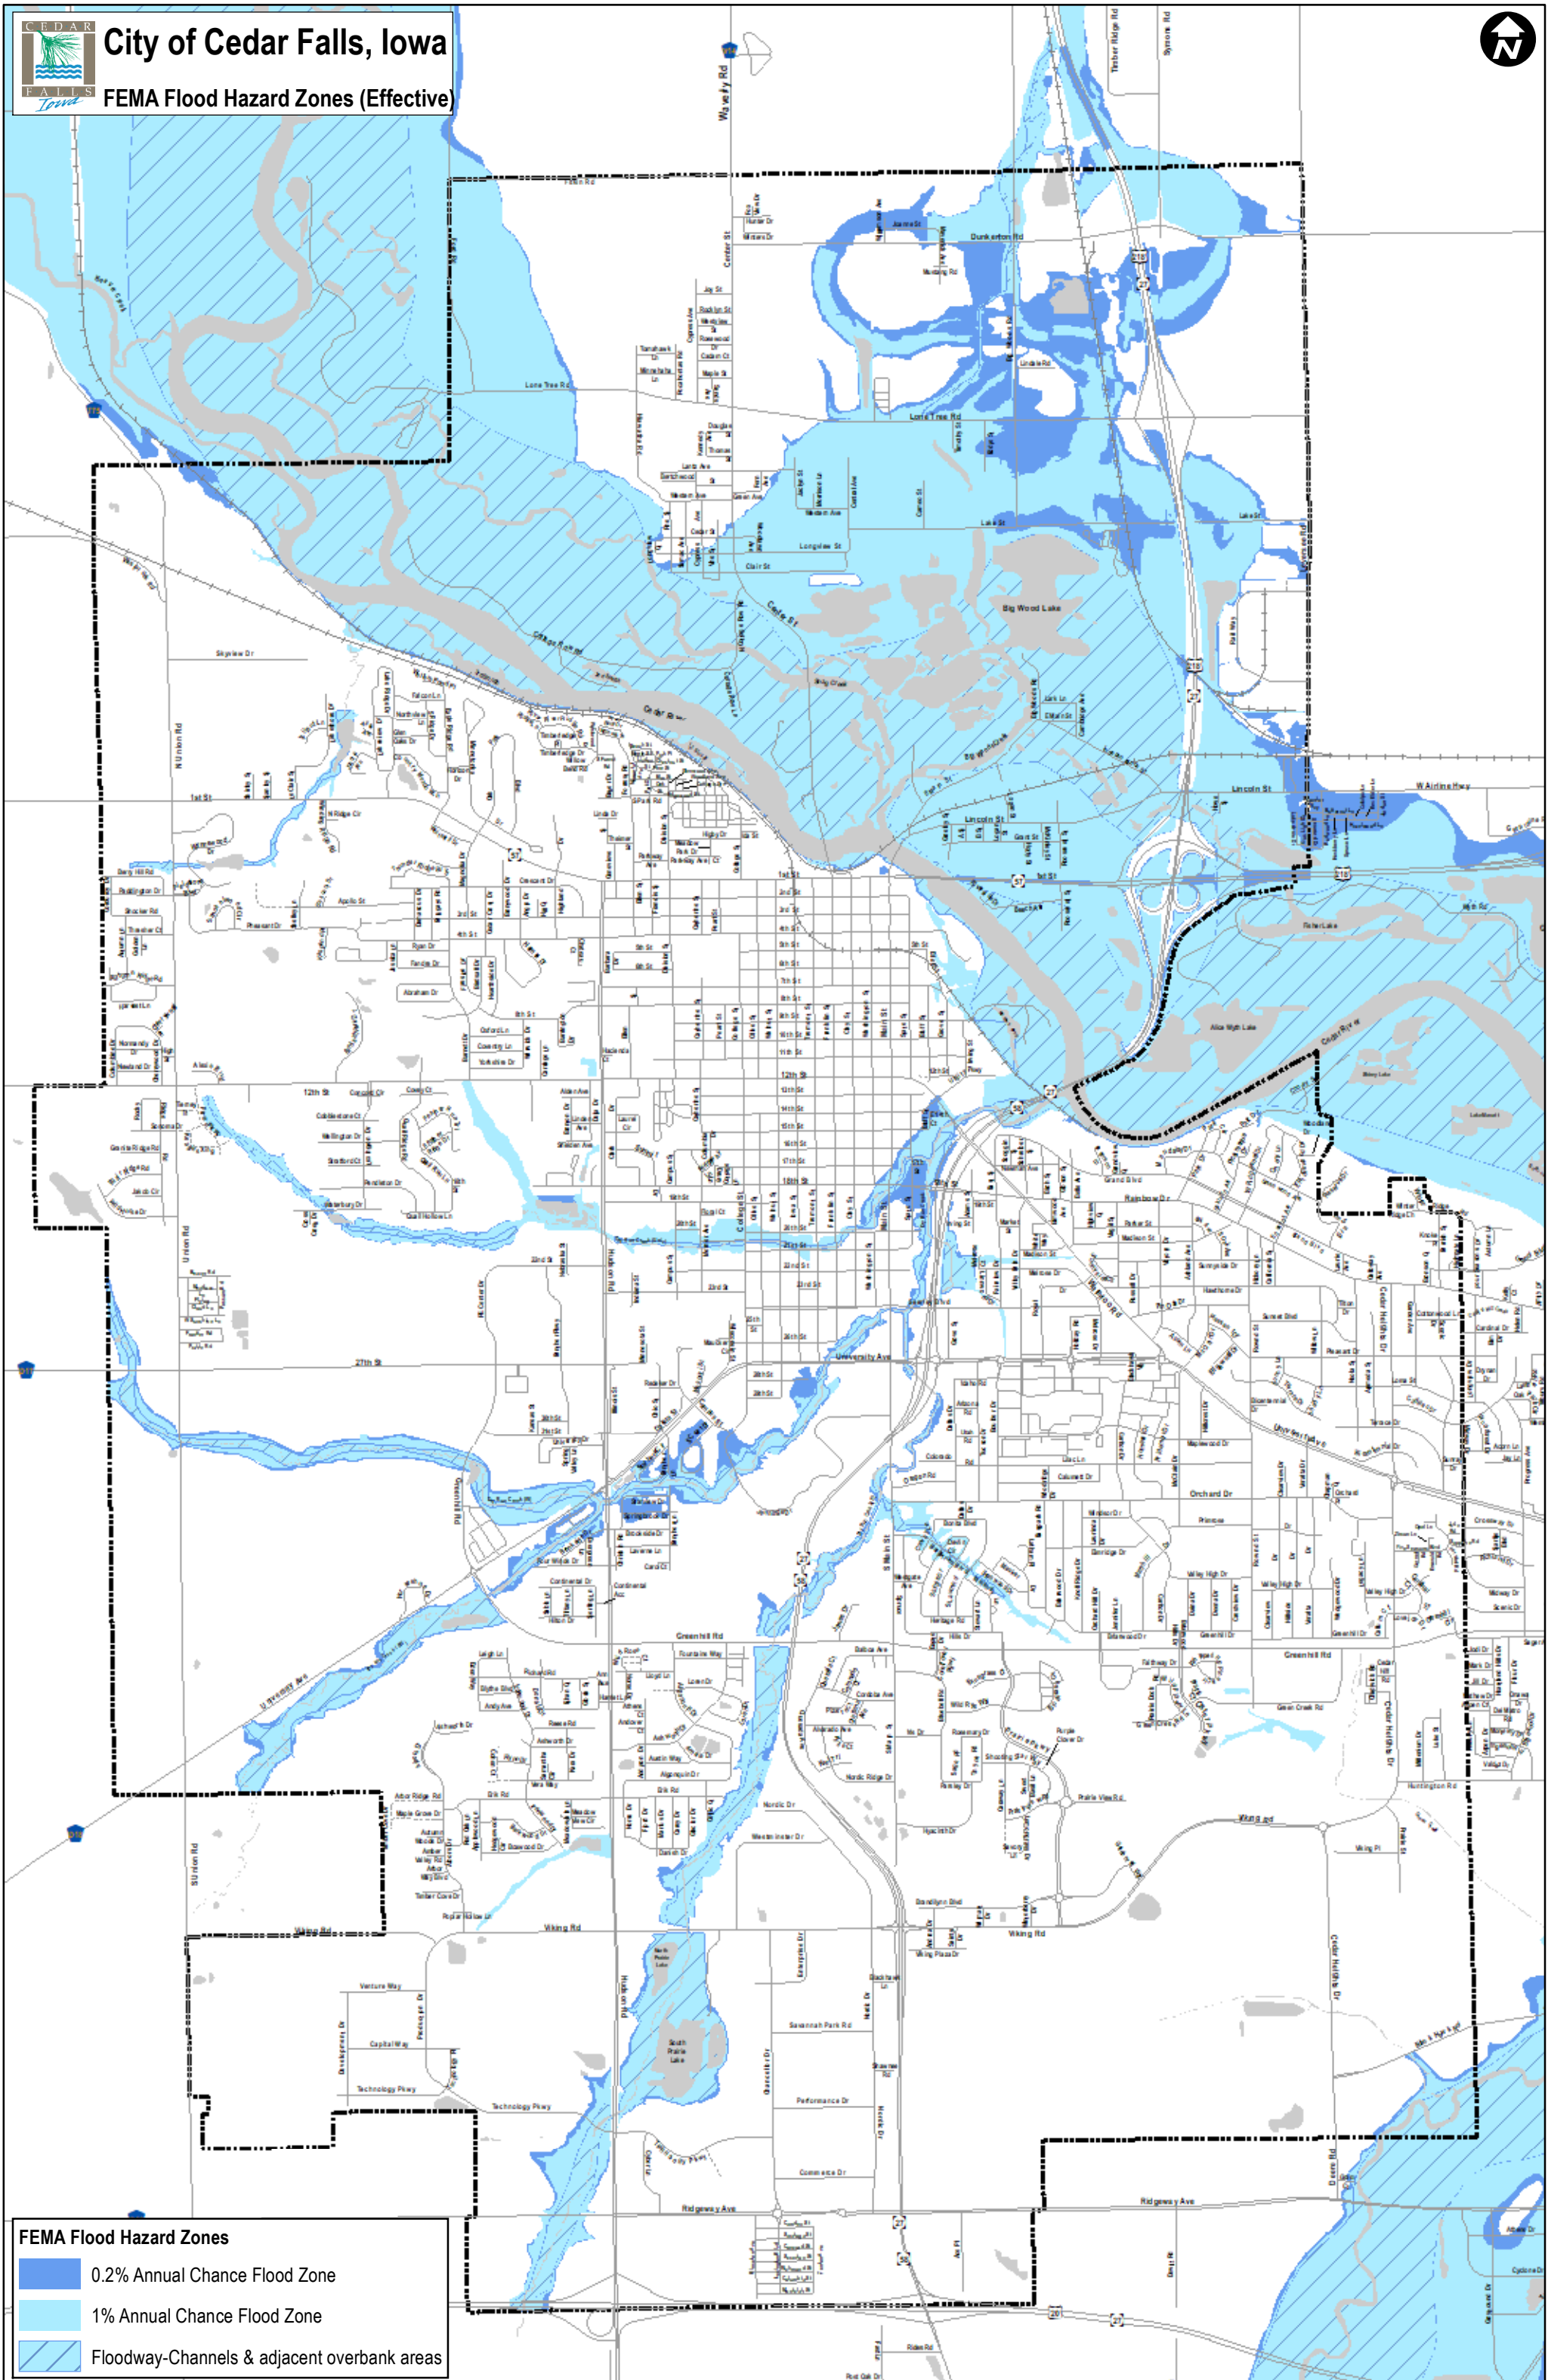

# City of Cedar Falls, Iowa

## FEMA Flood Hazard Zones (Effective)

**FEMA Flood Hazard Zones**

- 0.2% Annual Chance Flood Zone
- 1% Annual Chance Flood Zone
- Floodway-Channels & adjacent overbank areas